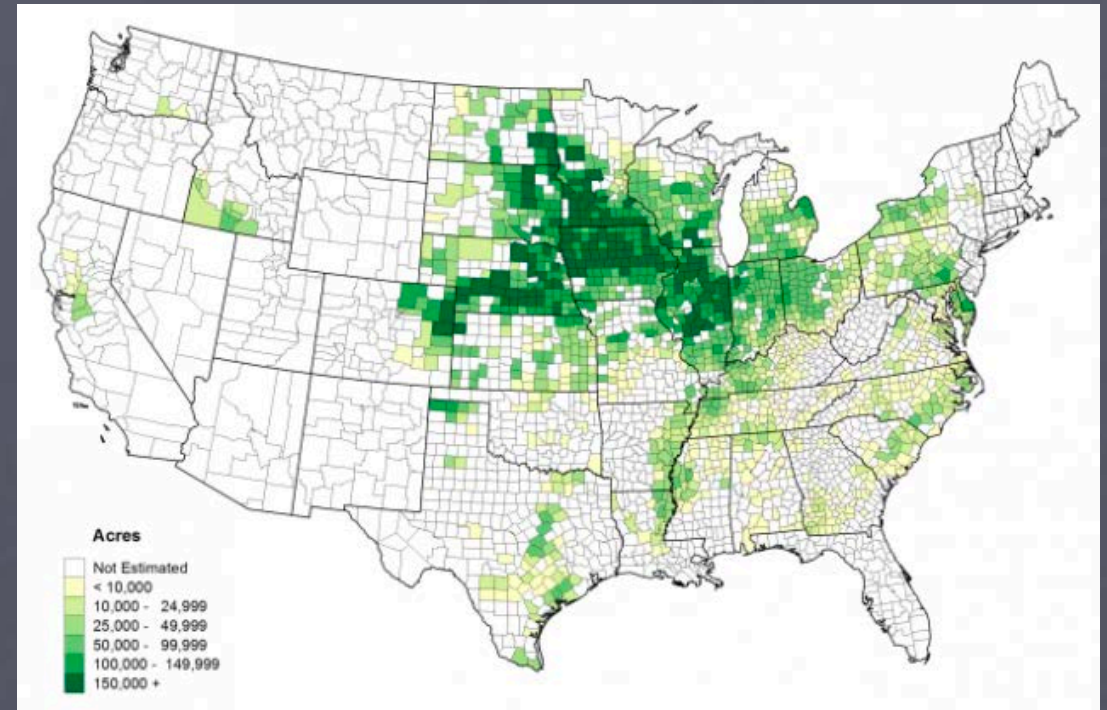

# Regions

Preparing for the AP Human Geography Exam

# Formal Regions

- Areas in which certain characteristics are found throughout (Chinatown, Corn-belt)

# Functional Regions

- Central Place and area around affected by it (Sports Teams or shopping malls)

# Perceptual / Vernacular Regions

- Defined by people's feeling and attitudes about an area