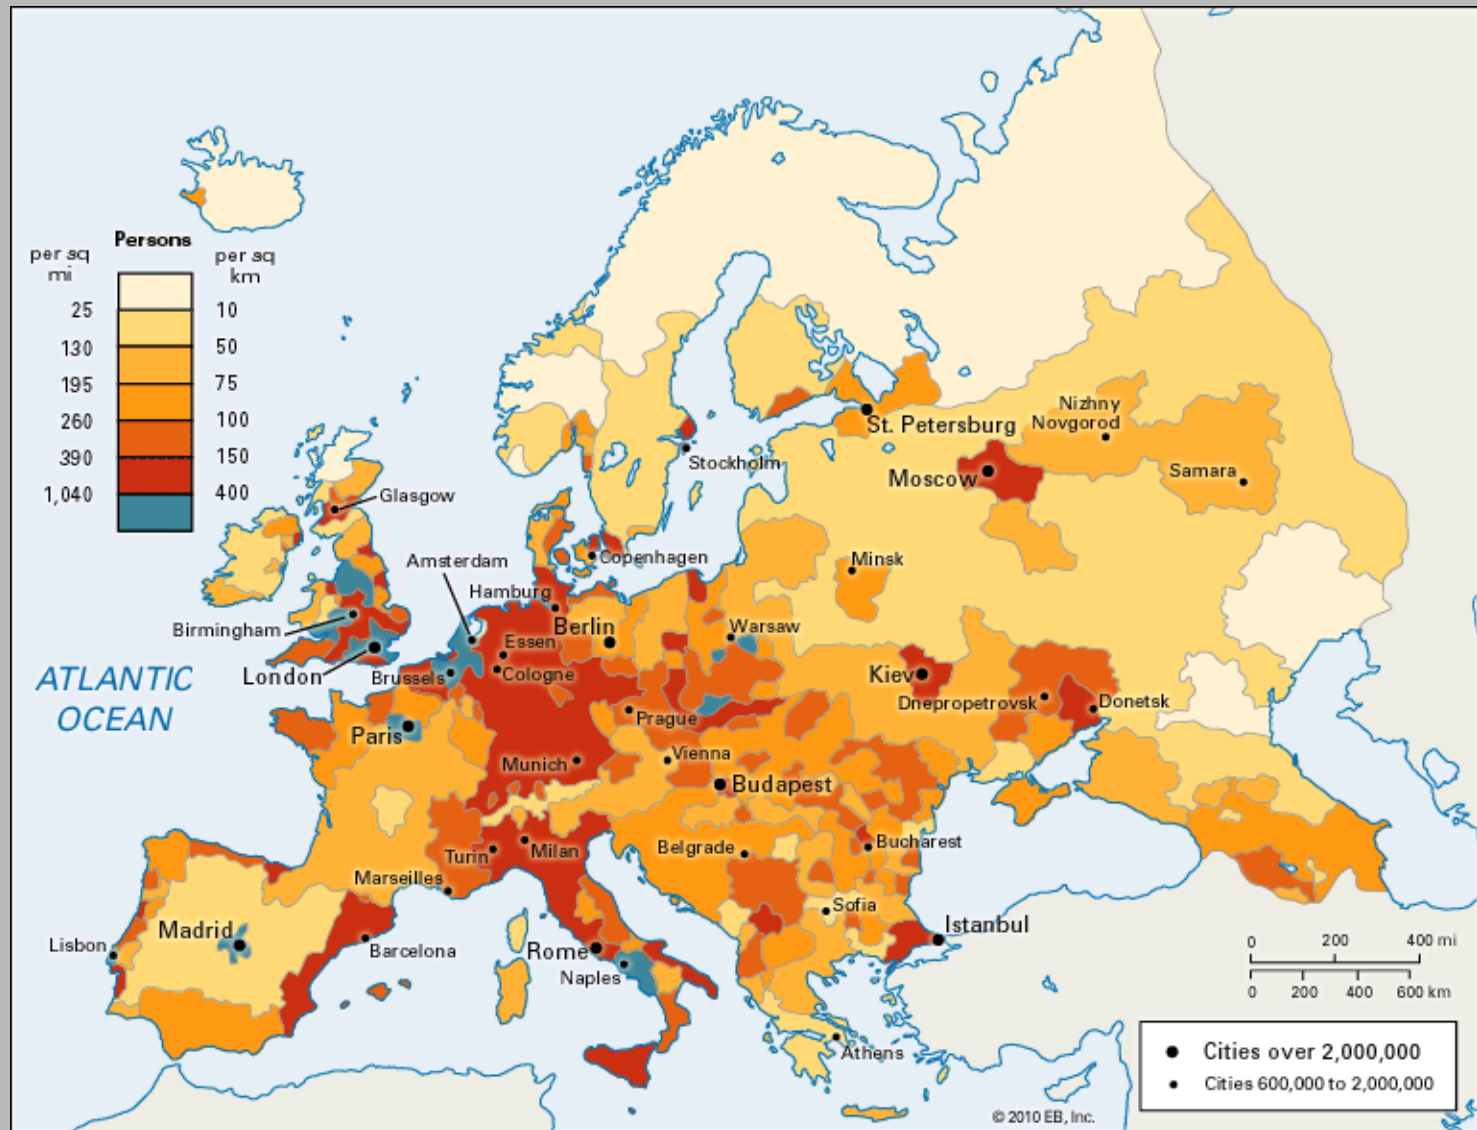

Geography of Europe

Political, Physical, and Human
Characteristics

Population Statistics

- Population of Europe
 - 741.2 (2014 worldpopulationstatistics.com)
 - 3rd largest continent by population
 - 6th largest by size
- Largest Countries by Population
 - Russia (1/3 of population in Asia)
 - Germany
 - Turkey (80% live in Asia)
 - Most of European Turks live in city of Istanbul
 - France

Map of Europe

Members of the EU

Regions of Europe

Language Families

Religious Map of Europe

Europe Population Density

Major Rivers of Europe

Physical Features