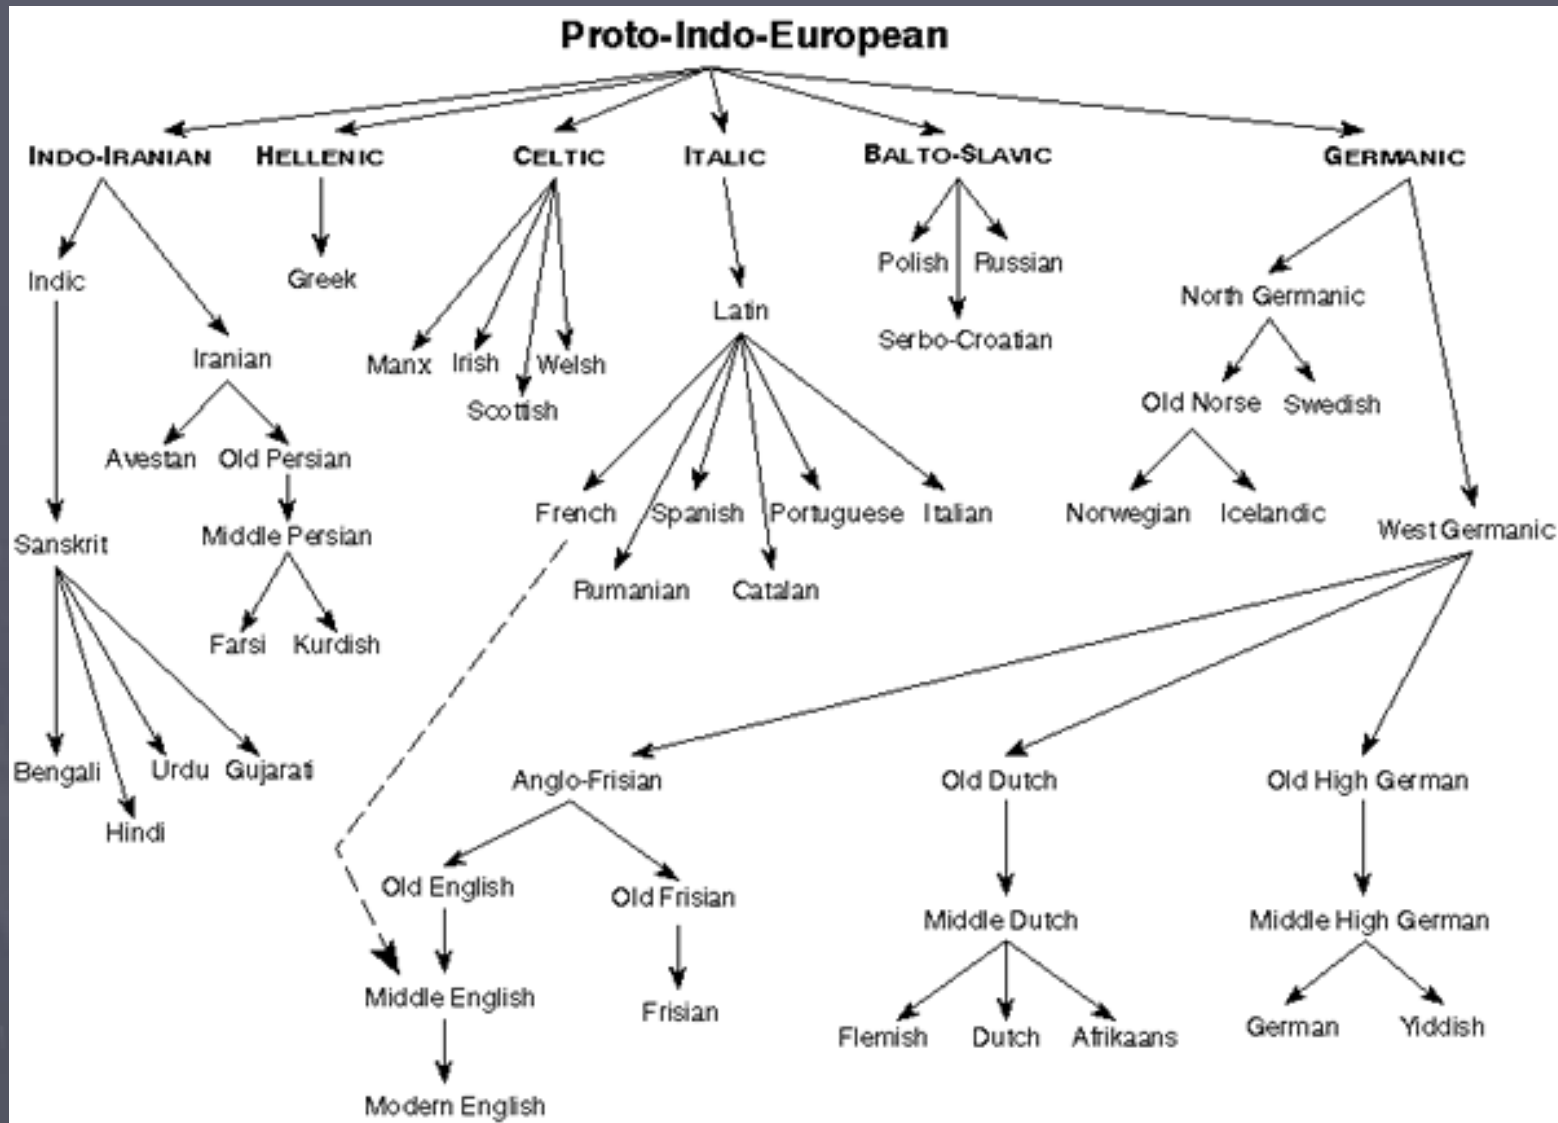

Cultural Diffusion

Its process and patterns

Defining Diffusion

- **Cultural Diffusion:** The spread of cultural traits across space and time

Cultural Hearths

- **Cultural Hearth** – Points of origins for cultural traits
 - Typically large population centers

Types of Cultural Diffusion

- **Stimulus Diffusion** – The spread of a cultural trait that changes and adapts to the culture that adopts it, leaving the essential core idea intact
 - Sped up through the growth of transnational corporations
 - Ex. Pizza Hut

Stimulus Diffusion in Language

Types of Cultural Diffusion

- **Hierarchical Diffusion** – The beginning of a cultural trait that starts with a minority and spreads to the majority
 - Normally beginning with people in positions of political or cultural power

Early diffusion

Later diffusion

Types of Diffusion

- **Relocation Diffusion** – The spread of culture because of the physical movement of people from one place to another
 - Often accentuated through chain migration