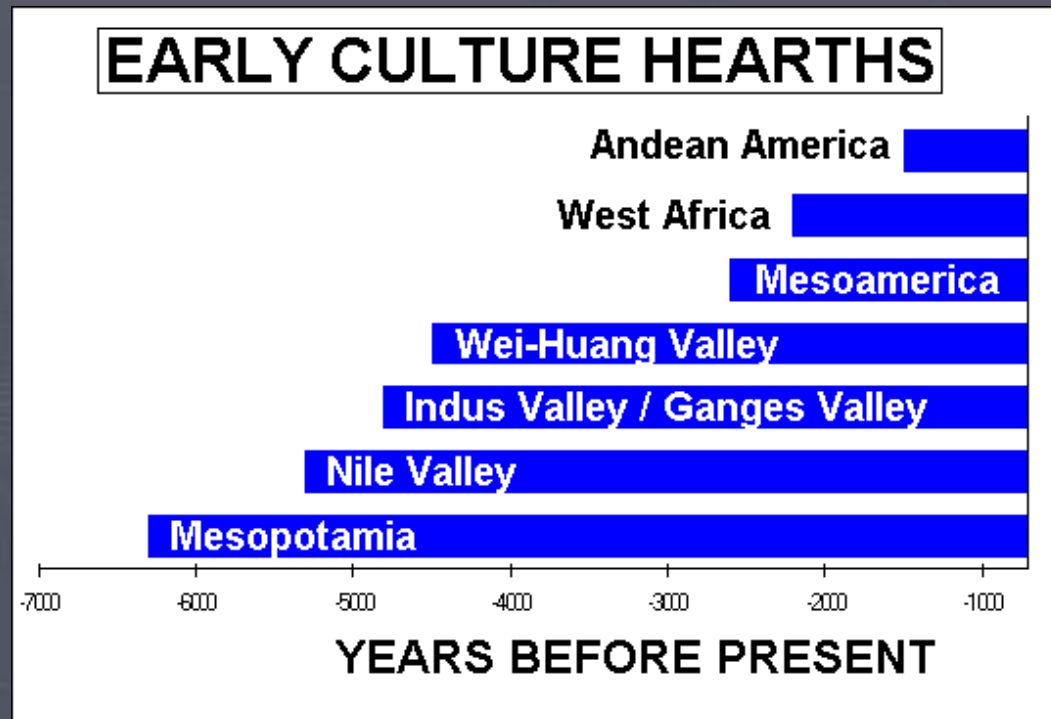

Cultural Diffusion

Its process and patterns

Defining Diffusion

- **Cultural Diffusion:** The spread of cultural traits across space and time

Cultural Hearths

- **Cultural Hearth** – Points of origins for cultural traits
 - Typically large population centers

Types of Cultural Diffusion

- **Stimulus Diffusion** – The spread of a cultural trait that changes and adapts to the culture that adopts it, leaving the essential core idea intact
 - Sped up through the growth of transnational corporations
 - Ex. Pizza Hut

Stimulus Diffusion in Language

Types of Cultural Diffusion

- **Hierarchical Diffusion** – The beginning of a cultural trait that starts with a minority and spreads to the majority
 - Normally beginning with people in positions of political or cultural power